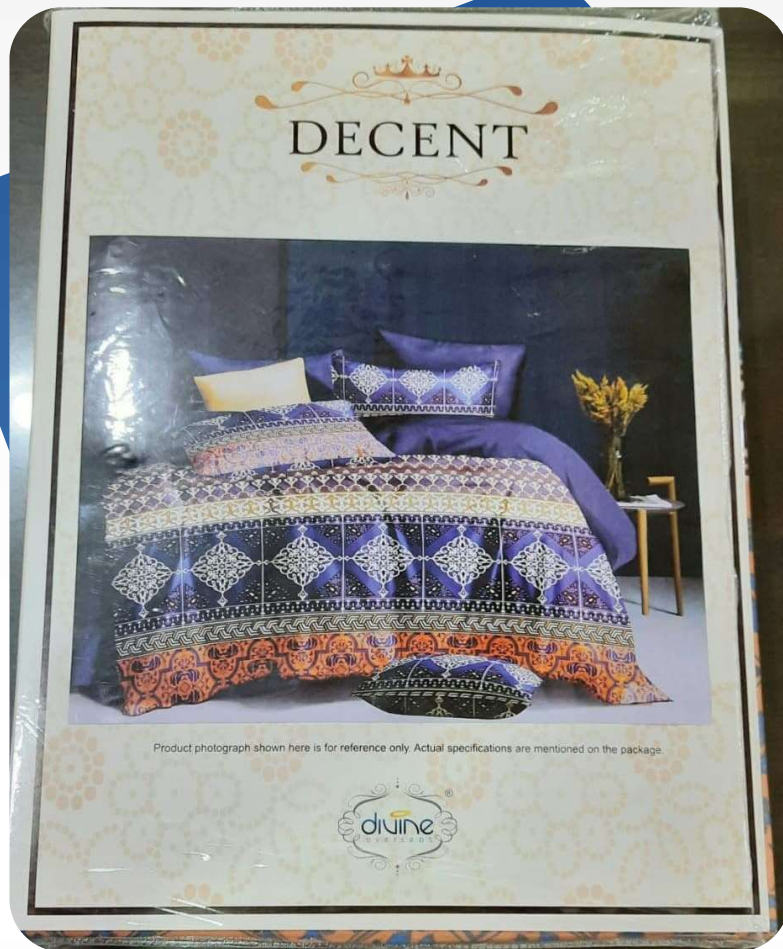

PREMIUM BOOK FOLD PACKING