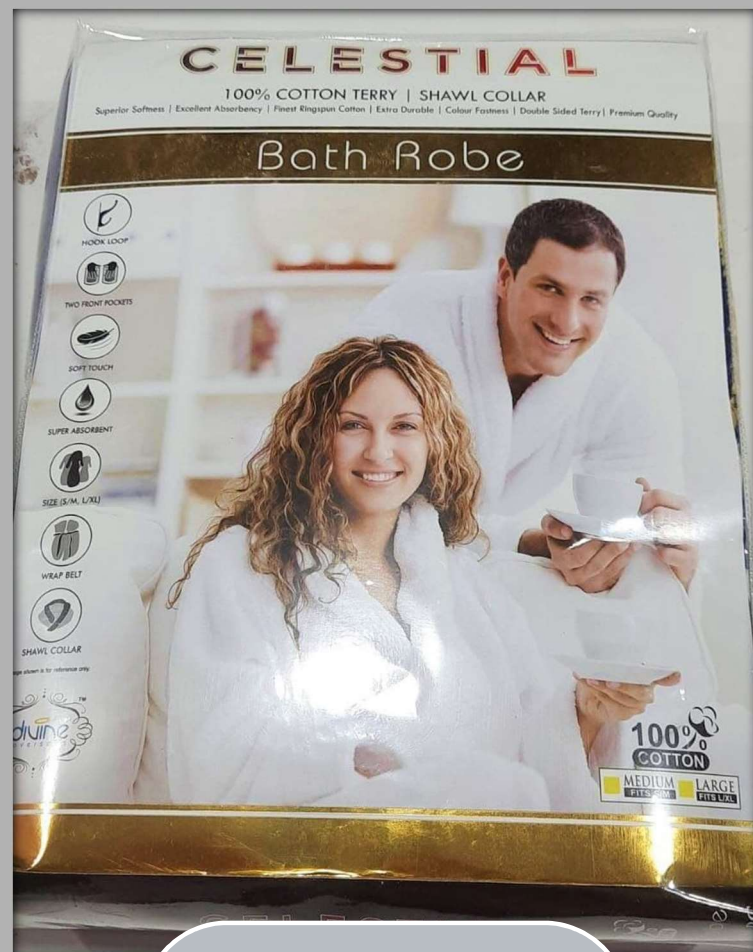

DEEP TURQUOISE

BATHROBE PACKING

FRONT SIDE